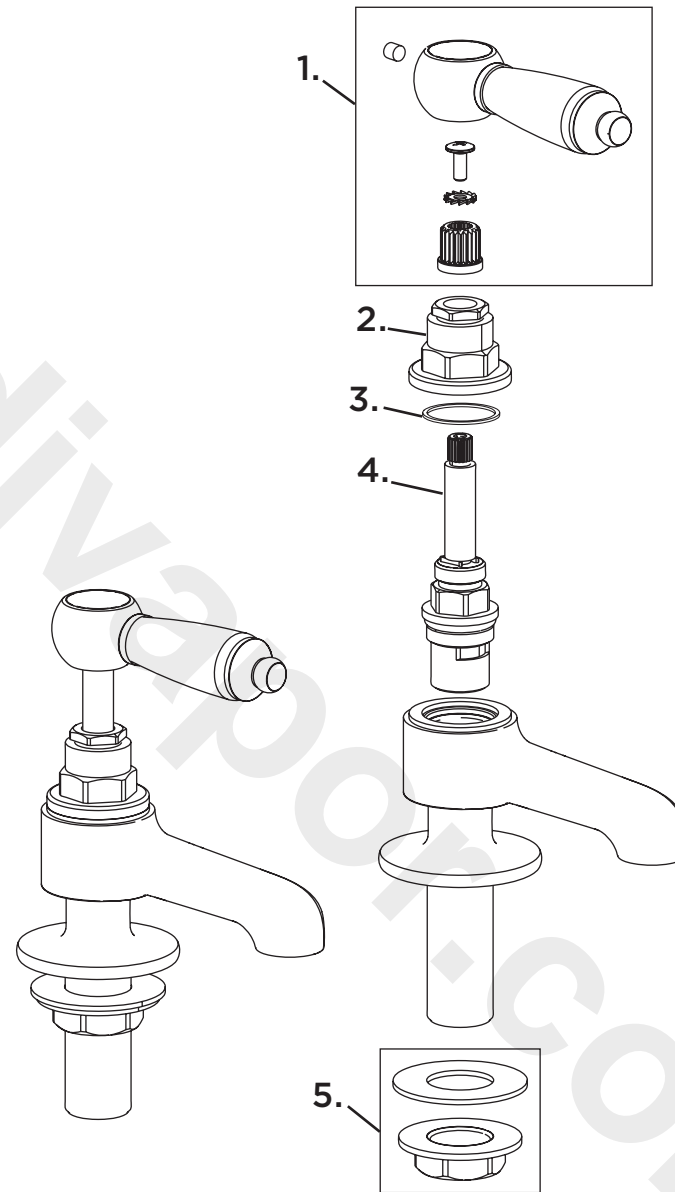

Product Code: RS2 1/2 C**Revision:** R1

1	Handle Assembly
2	Shroud
3	Decorative Fibre Washer
4	Valve
5	Fixing Kit